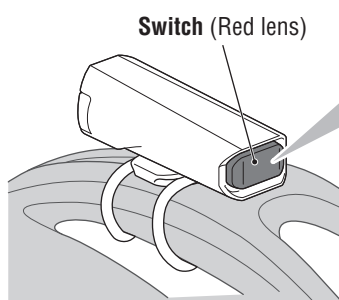

Light unit

AAA alkaline batteries

1 HOW TO INSTALL BATTERY

Use a coin to pull out the inner unit. Install batteries according to the marks on the inner unit, and put back the unit in the light body securely.

How to remove batteries

2 HOW TO MOUNT

Attach securely in the mounting position.

This light rotates 360 degrees to adjust angle.

3 SWITCH OPERATION

OFF

ON

FRONT Flashing	REAR Flashing	Approx. 100 h
----------------	---------------	---------------