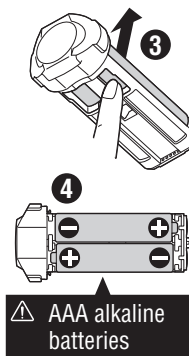

Light unit

AAA alkaline batteries

1 HOW TO INSTALL BATTERY

Use a coin to pull out the inner unit. Install batteries according to the marks on the inner unit, and put back the unit in the light body securely.

How to remove batteries

2 HOW TO MOUNT

Attach securely in the mounting position.

This light rotates 360 degrees to adjust angle.

3 SWITCH OPERATION

OFF

ON

FRONT Flashing	REAR Flashing	Approx. 100 h
----------------	---------------	---------------