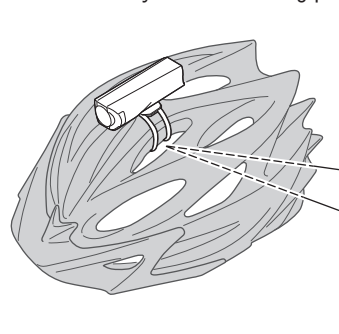

Light unit

AAA alkaline batteries

1 HOW TO INSTALL BATTERY

Use a coin to pull out the inner unit. Install batteries according to the marks on the inner unit, and put back the unit in the light body securely.

How to remove batteries

2 HOW TO MOUNT

Attach securely in the mounting position.

This light rotates 360 degrees to adjust angle.

3 SWITCH OPERATION

OFF

ON

FRONT Flashing	REAR Flashing	Approx. 100 h
----------------	---------------	---------------