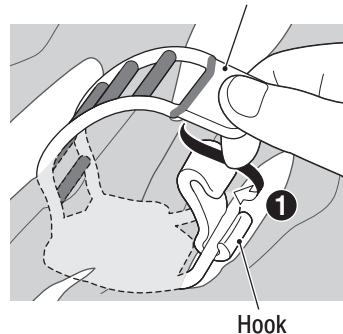

Light unit

AAA alkaline batteries

1 HOW TO INSTALL BATTERY

Use a coin to pull out the inner unit. Install batteries according to the marks on the inner unit, and put back the unit in the light body securely.

How to remove batteries

2 HOW TO MOUNT

Attach securely in the mounting position.

This light rotates 360 degrees to adjust angle.

3 SWITCH OPERATION

OFF

ON

FRONT Flashing	REAR Flashing	Approx. 100 h
----------------	---------------	---------------